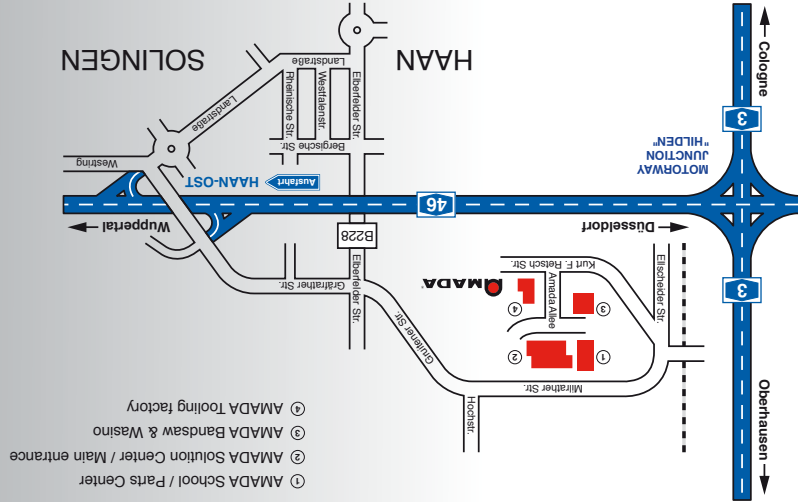

D-42781 Haan
Westfaenstraße 6
Headquarters
Amada GmbH

PROJECT INFORMATION

AMADA Solution Center in Haan

General view

REVIEW

Ground Breaking Ceremony 06. June 2008
Roofing Ceremony 28. November 2008

AREAS

Total 1st phase **46.000 m²**

- Show Plaza 2.048 m²
- Office 1.700 m²
- School 1.000 m²
- Parts Center 1.500 m²

Planned completion 31st Juli 2009,
commissioning at the end of October.

Total 2nd phase **25.000 m²**

- Tooling Factory
 - AMADA Bandsaw European Headquarters
 - New devison: AMADA Wasino
- Planned completion 30st June 2010.